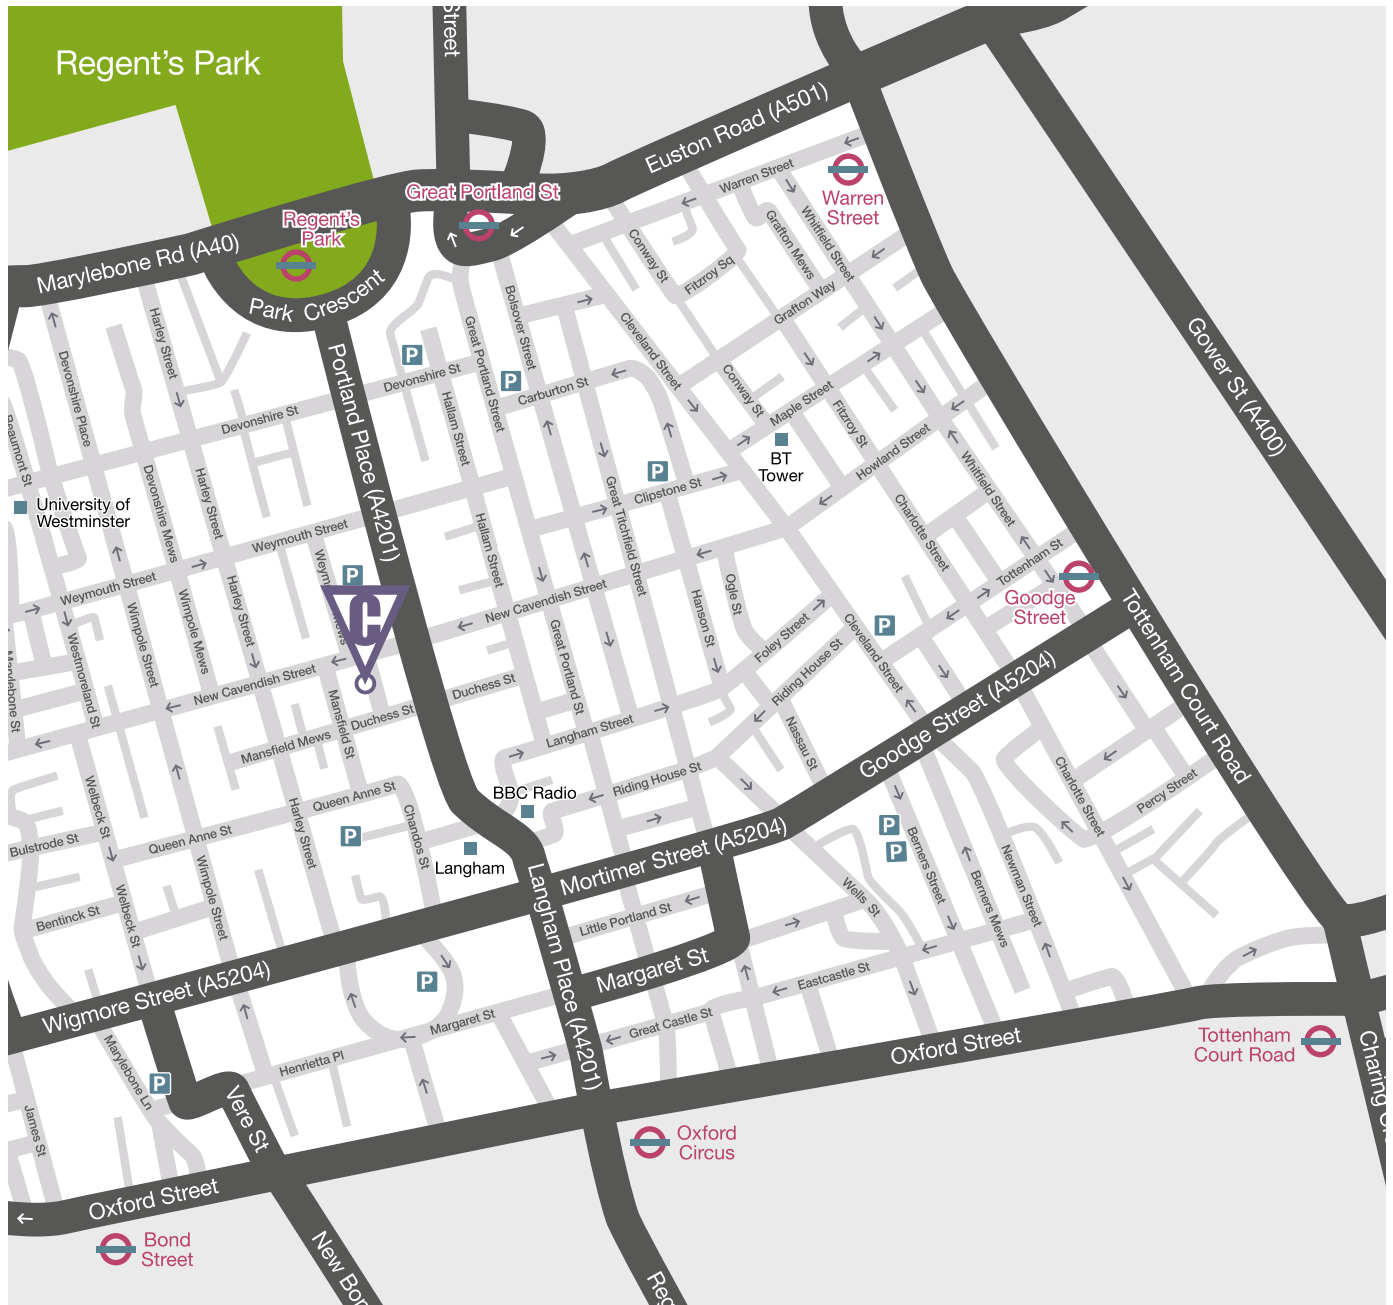

CAVENDISH

📍 22 Duchess Mews, London W1G 9DT

🚇 NEAREST TUBE

🚆 NEAREST OVERGROUND

	Regent's Park	5 min
	Great Portland Street	5 min
	Oxford Circus	9 min

Marylebone	15 min
Euston	15 min
St Pancras	20 min
King's Cross	21 min
Paddington	22 min

Walking times based upon a fast walk as estimated on walkit.com